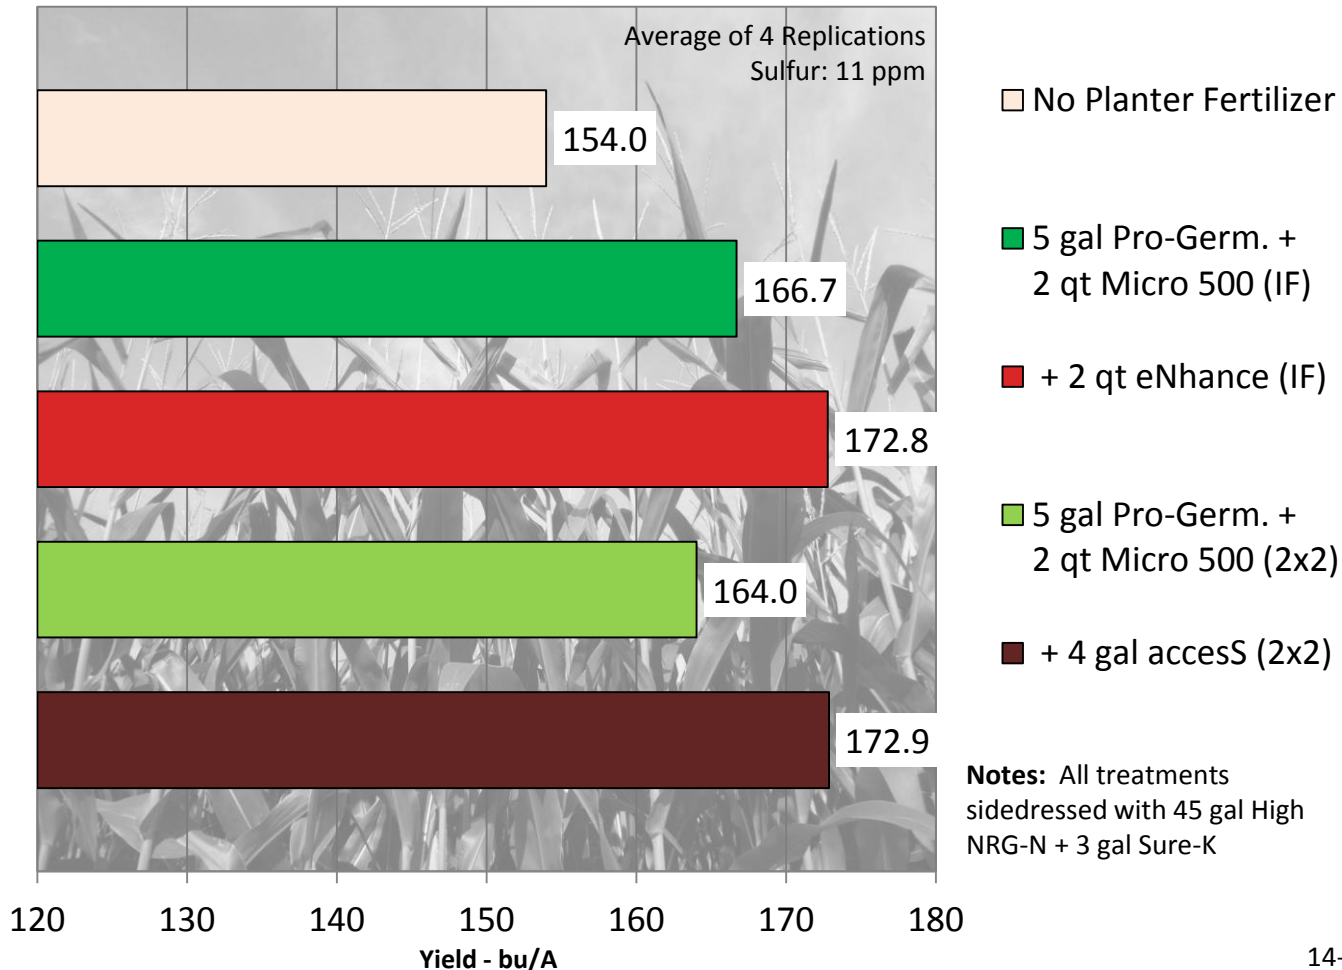

Sulfur Planter Applications in Corn North Central Research Station - 2014

With lower corn prices it might be tempting to cut back on fertilizer inputs to save money...BUT don't sacrifice yield in the process.

AgroLiquid's **eNhanCe** and **accesS** have been shown to add bushels to a corn crop when sulfur is needed.