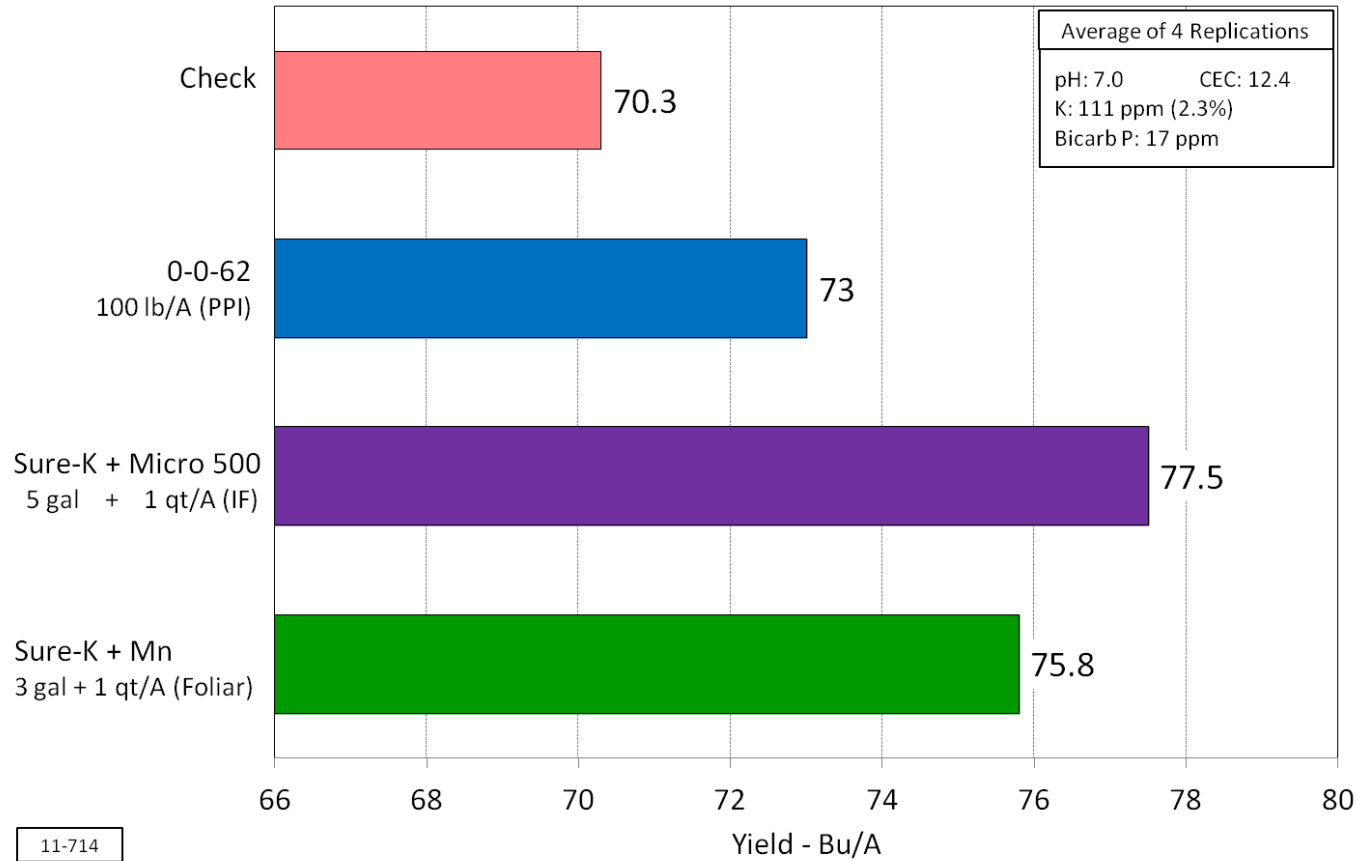

# At planting or foliar, **LIQUID** Sure-K gives a yield boost in soybeans

**Potassium Fertilizer Comparison in Soybeans**  
*North Central Research Station - 2011*

This year as in the past, similar yield is achieved with either planter or foliar application of Sure-K. Both programs yielded higher than a conventional application of potash.